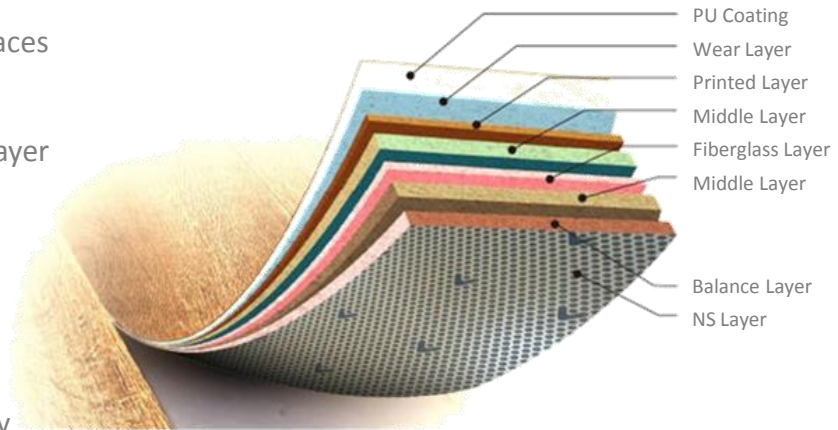

aroma

everything is unique

PROFESSIONAL LUXURY VINYL TILE (click system)

Individual Fiberglass Layer

Extra Flexibility Over Any Surfaces

Antibacterial Nano-Silver

0,5mm Micro-Ceramic wear Layer

Waterproof/Easy Clean

Fire/Slip/Oil/Stain Resistant

4 Sided Micro Bevel

2 Coats UV

15 years Commercial Warranty

25 years Residential Warranty